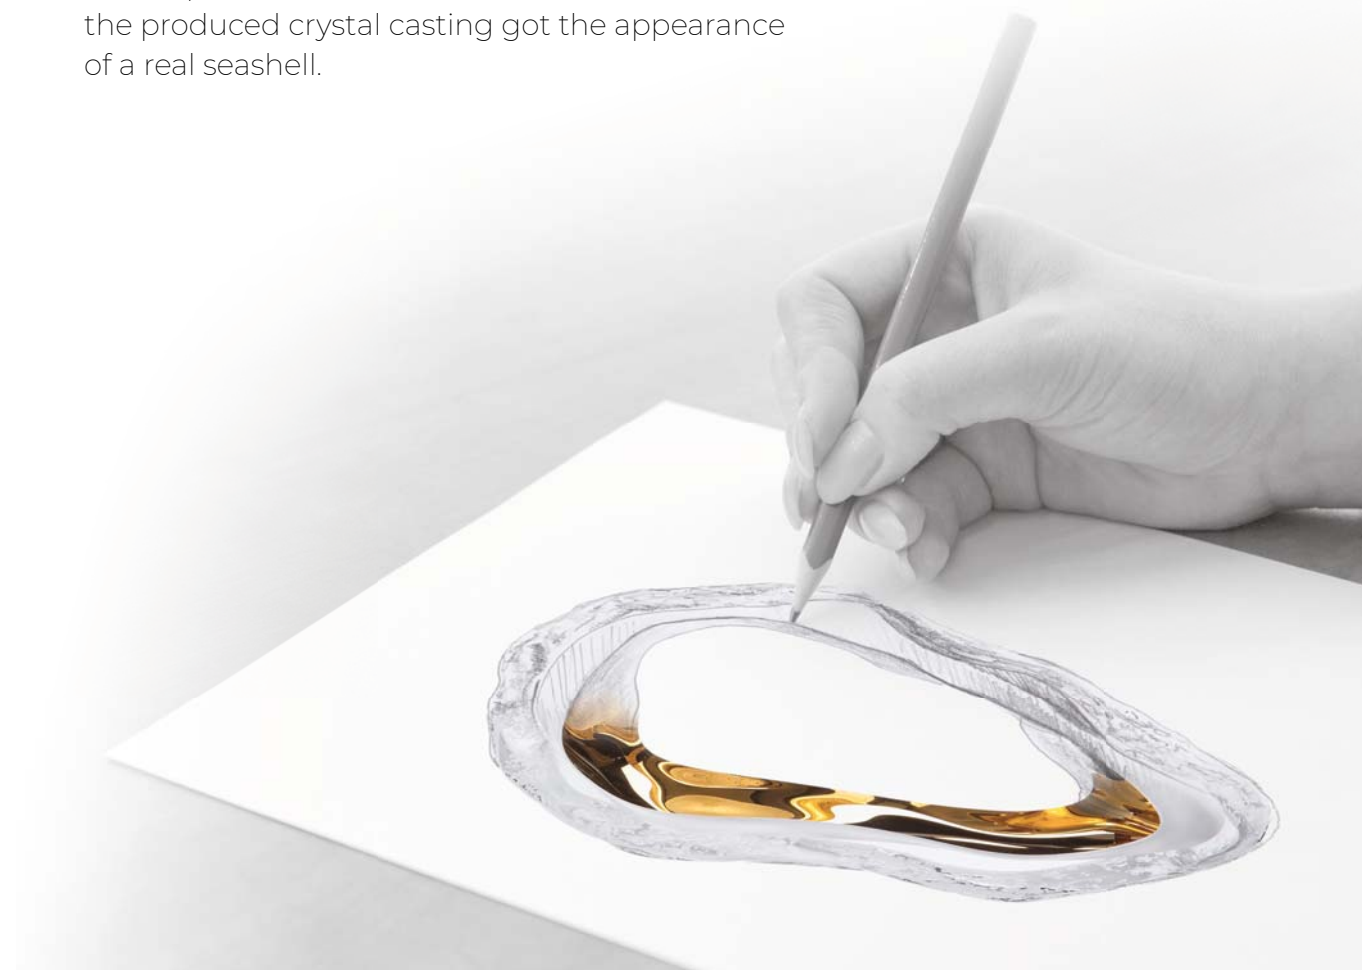

Seashell is an original design made of the highest quality Czech crystal, which excels in its non-traditional optical effect.

The development of this perfect replica of the organic shape of the natural shell took more than a year. Thanks to 100% handwork, a unique one is created, which is decorated with hand-applied gold and a special surface treatment. Thanks to this, the produced crystal casting got the appearance of a real seashell.