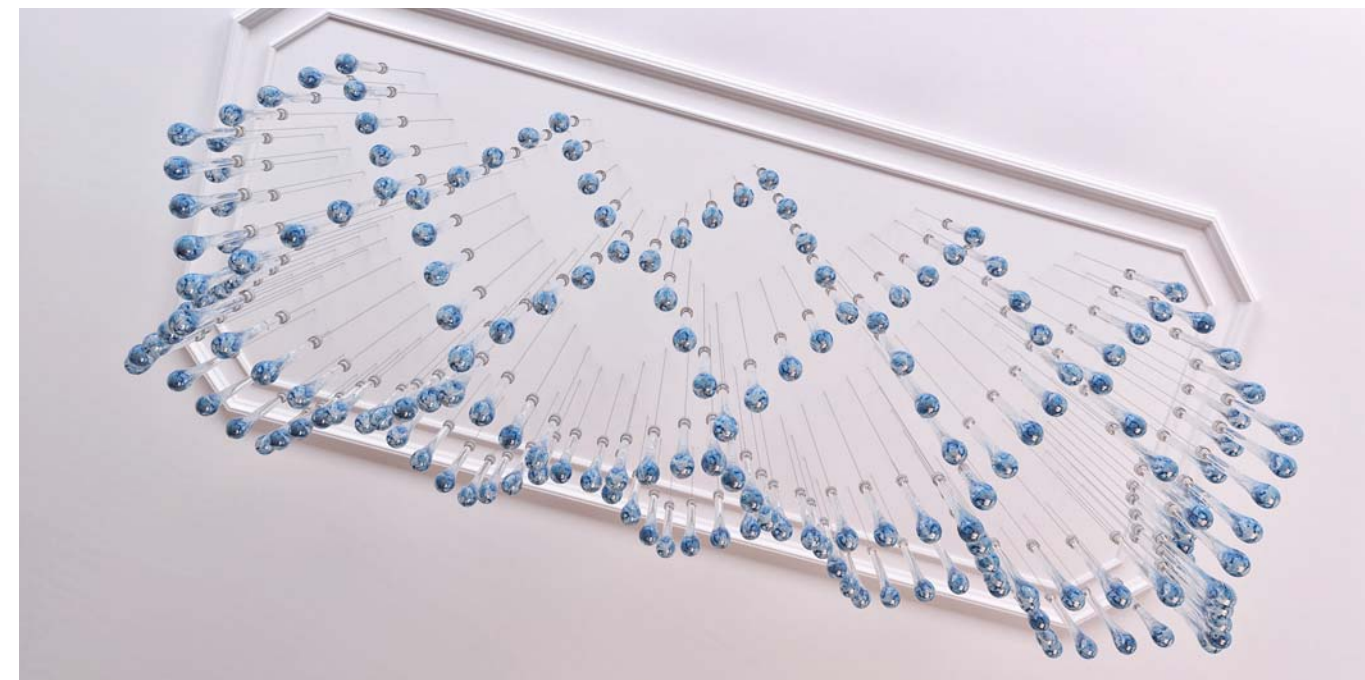

The combination of glass technologies created hand-shaped pendants decorated with special air bubbles, which resemble the amazing power and energy of water in every detail.

The development of the basic component of the light fixture (drops) took more than half a year. The individual drops were made of high-quality Czech crystal, which was prepared according to a traditional glass recipe.

WATER 8

Diameter: 939 mm (37,00 inch)
Height: 1173 mm (46,18 inch)
Weight: 33 kg
Number of components: 114 pcs

WATER 9 – diameter: 2500 mm (98,43 inch), height: 3800 mm (149,61 inch), weight: 257 kg,
number of components: 900 pcs

WATER 10 – diameter: 1000 mm (39,37 inch), height: 1185 mm (46,65 inch), weight: 16 kg, number of components: 54 pcs

WATER 11 – width: 2000 mm (78,74 inch), height: 1141 mm (44,92 inch), weight: 35 kg, number of components: 120 pcs