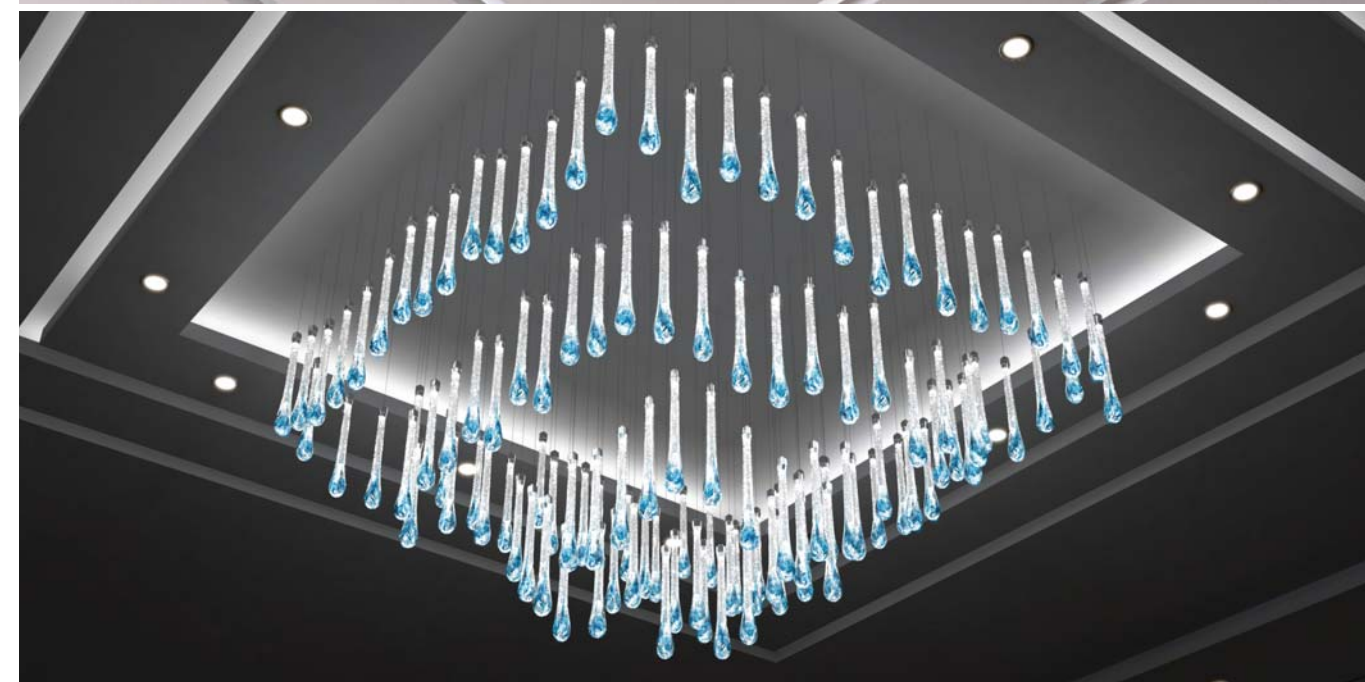

WATER 11 – width: 2000 mm (78,74 inch), height: 1141 mm (44,92 inch), weight: 35 kg, number of components: 120 pcs