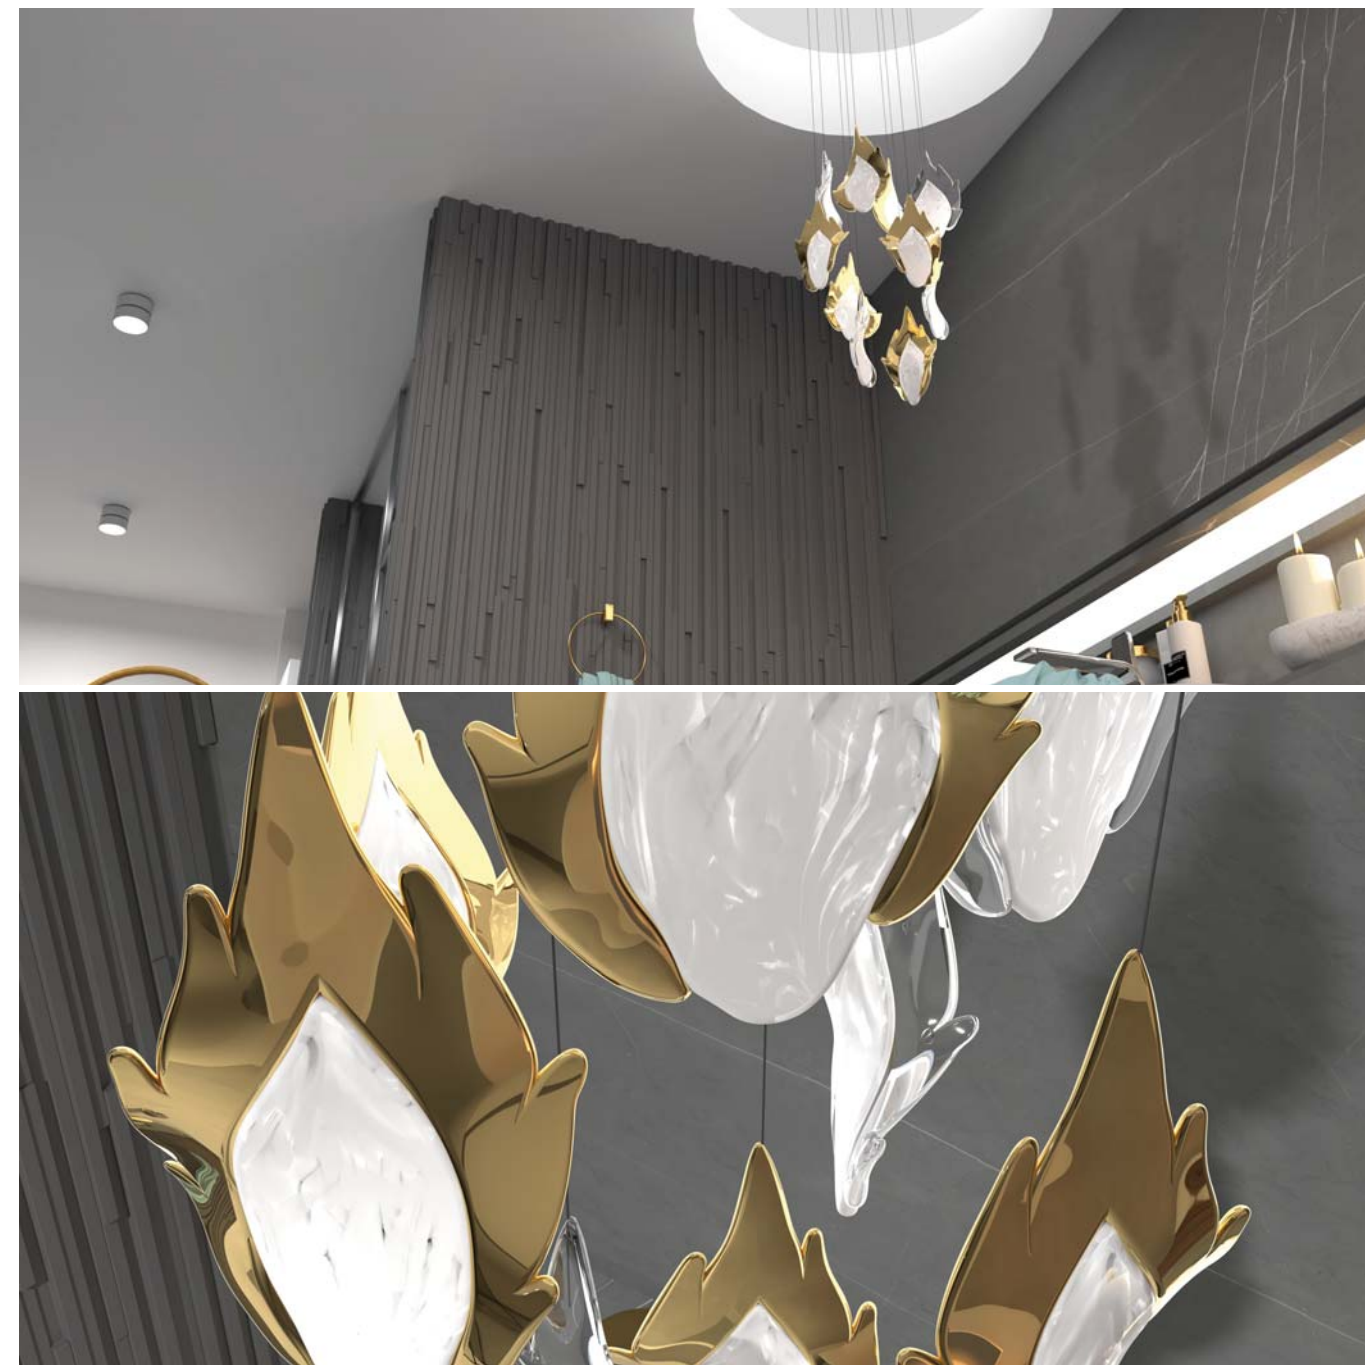

FLAME 9

Diameter: 23600 mm (929,13 inch)
Height: 3825 mm (150,59 inch)
Weight: 114 kg
Number of components: 228 pcs

FLAME 10

Width: 590 mm (23,23 inch)
Height: 2200 mm (86,61 inch)
Length: 1180 mm (46,46 inch)
Weight: 17 kg
Number of components: 33 pcs

FLAME 11 – diameter: 1500 mm (59,06 inch), height: 691 mm (27,20 inch), weight: 49 kg, number of components: 103 pcs

FLAME 12 – diameter: 411 mm (16,18 inch), height: 752 mm (29,61 inch), weight: 5 kg, number of components: 10 pcs